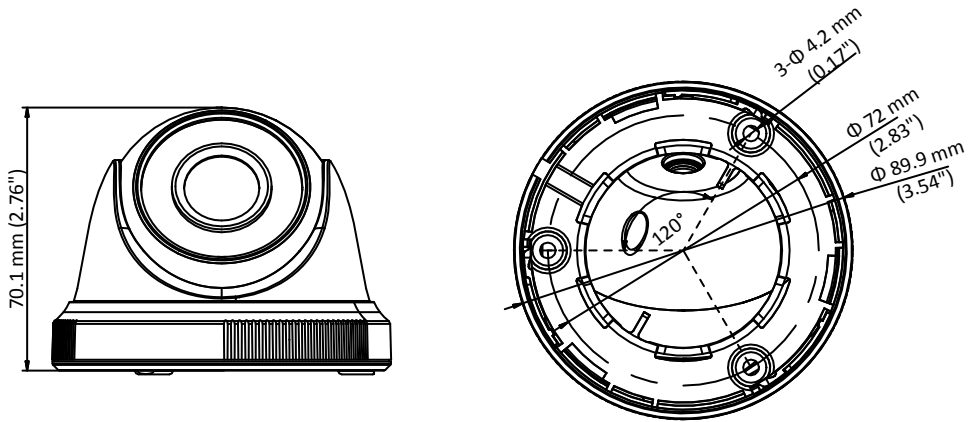

Dimensions