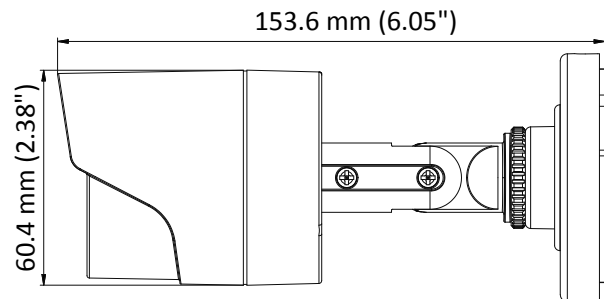

## Specifications

<b>Camera</b>	
Image Sensor	1 MP CMOS image sensor
Signal System	PAL/NTSC
Effective Pixels	1296(H) × 732(V)
Min. illumination	0.01 Lux@(F1.2, AGC ON), 0 Lux with IR
Shutter Time	1/25 (1/30 )s to 1/50,000 s
Lens	2.8 mm, 3.6 mm, 6 mm optional
	Field of view: 70.9° (3.6 mm), 92° (2.8 mm), 56.7° (6 mm)
Lens Mount	M12
Day & Night	ICR
Angle Adjustment	Pan: 0° to 360°, Tilt: 0° to 180°, Rotation: 0° to 360°
Synchronization	Internal synchronization
Video Frame Rate	720p@25fps/720p@30fps
HD Video Output	1 analog HD output
S/N Ratio	>62dB
<b>General</b>	
Operating Conditions	-40 °C to 60 °C (-40 °F to 140 °F), Humidity 90% or less (non-condensing)
Power Supply	12 V DC ± 15%
Power Consumption	Max. 4 W
Protection Level	IP66
IR Range	Up to 20 m
Dimensions	Φ 70 mm × 154.5 mm ( 2.76" × 6.08")
Weight	300 g (0.66 lb.)

## Dimensions