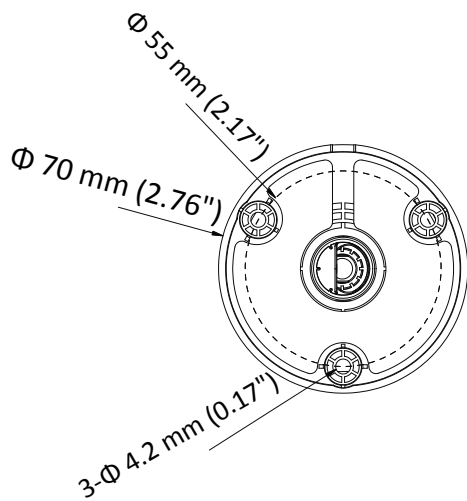

## Specifications

<b>Camera</b>	
Image Sensor	1 MP CMOS image sensor
Signal System	PAL/NTSC
Effective Pixels	1296(H) × 732(V)
Min. illumination	0.01 Lux@(F1.2, AGC ON), 0 Lux with IR
Shutter Time	1/25 (1/30 )s to 1/50,000 s
Lens	2.8 mm, 3.6 mm, 6 mm optional
	Field of view: 70.9° (3.6 mm), 92° (2.8 mm), 56.7° (6 mm)
Lens Mount	M12
Day & Night	ICR
Angle Adjustment	Pan: 0° to 360°, Tilt: 0° to 180°, Rotation: 0° to 360°
Synchronization	Internal synchronization
Video Frame Rate	720p@25fps/720p@30fps
HD Video Output	1 analog HD output
S/N Ratio	>62dB
<b>General</b>	
Operating Conditions	-40 °C to 60 °C (-40 °F to 140 °F), Humidity 90% or less (non-condensing)
Power Supply	12 V DC ± 15%
Power Consumption	Max. 4 W
Protection Level	IP66
IR Range	Up to 20 m
Dimensions	Φ 70 mm × 154.5 mm ( 2.76" × 6.08")
Weight	300 g (0.66 lb.)

## Dimensions